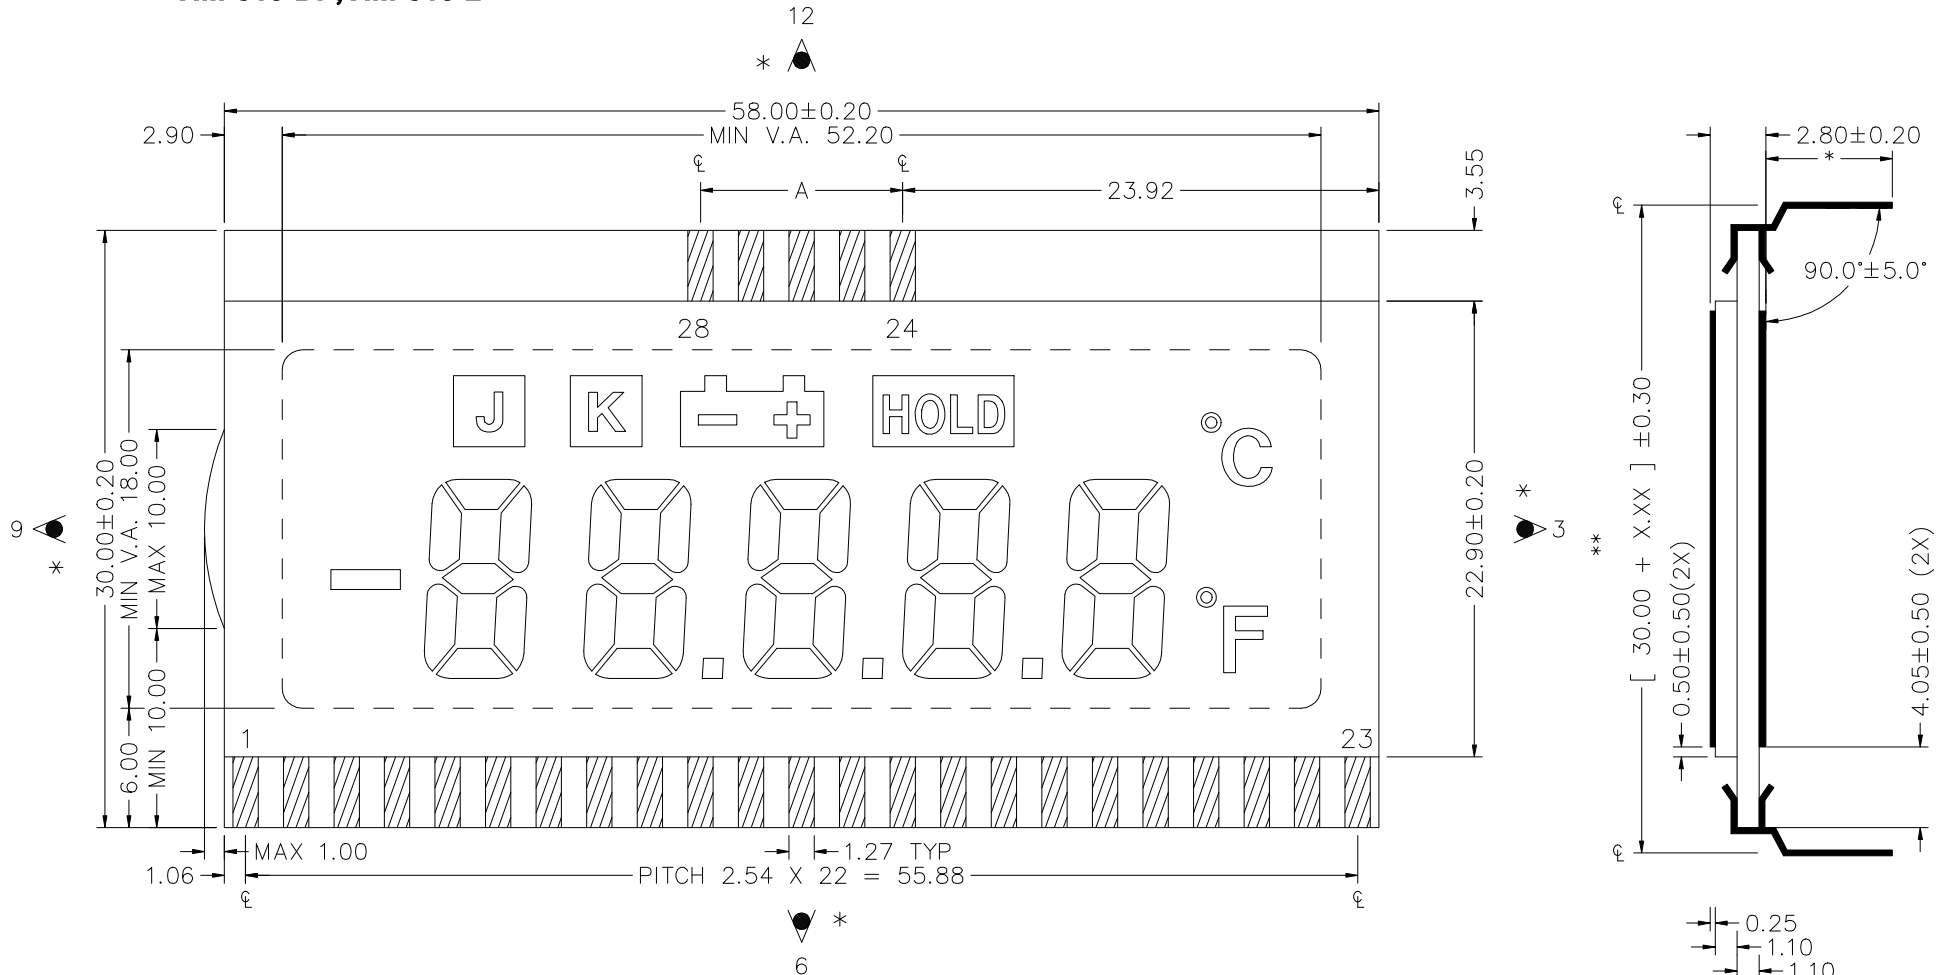

**VIM-516-DP, VIM-516-2**

A = PITCH 2.54 X 4 = 10.16 & PAD WIDTH IS 1.27 TYP  
 DRIVER : Teledyne TSC830

-DP

-2