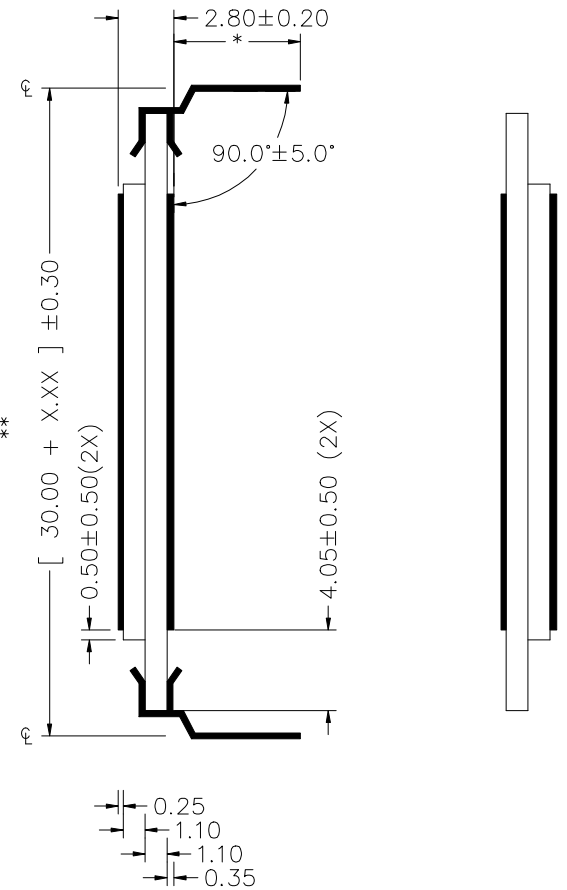

**VIM-516-DP, VIM-516-2**

A = PITCH 2.54 X 4 = 10.16 & PAD WIDTH IS 1.27 TYP  
 DRIVER : Teledyne TSC830

-DP

-2